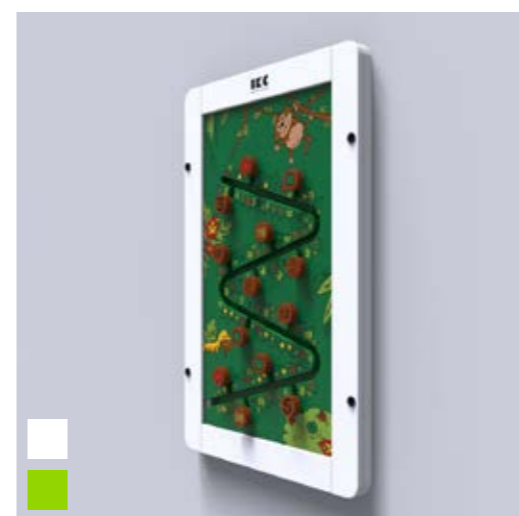

Article no.

Green PP00138

White PP00136

Dimensions

HxWxD 70 x 45 x 3 cm

Weight 5 KG

JUNGLE FEVER

Jungle Fever is very simple but equally as educational. Children can simply move the numbers and figures around and will learn to recognise the symbols and numbers and how to place them in the correct order.