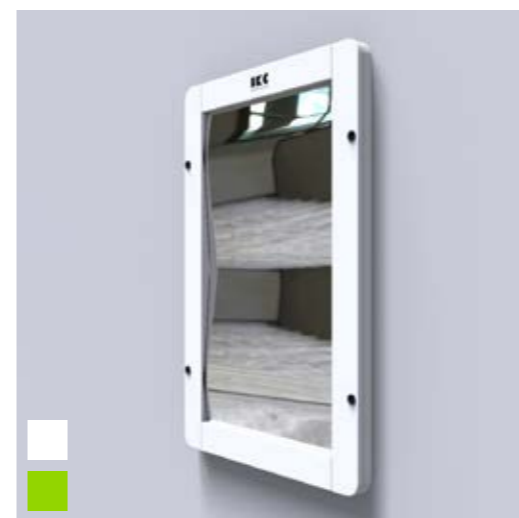

Article no.

Green PP00030

White PP00035

Dimensions

HxWxD 70 x 45 x 3 cm

Weight 6 KG

CRAZY MIRROR

Children have always been fascinated by their own reflection. The Crazy mirror gives this another dimension. Move and twist in front of the mirror and be amazed by the shape of your reflection. Children will get aware of their reflection in a funny way!