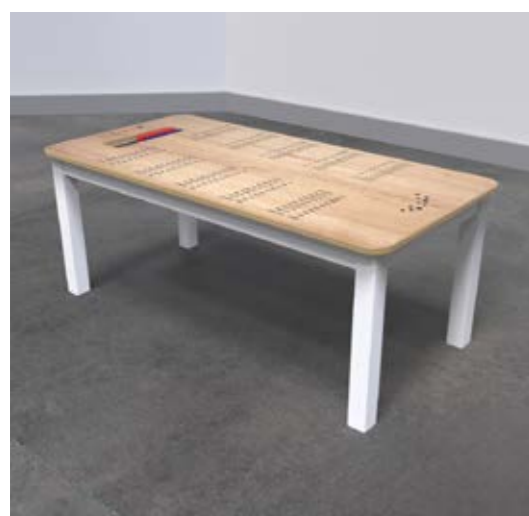

TABLE TABLE

The table top of the Table Table is printed with calculation tables from 1 to 10. This makes the Table Table ideal for educationally designed children's corners. Children learn arithmetic in a playful way with this play system.

Article no.
PP00294

Dimensions
HxWxD 52 x 120 x 60 cm
Weight 16 KG