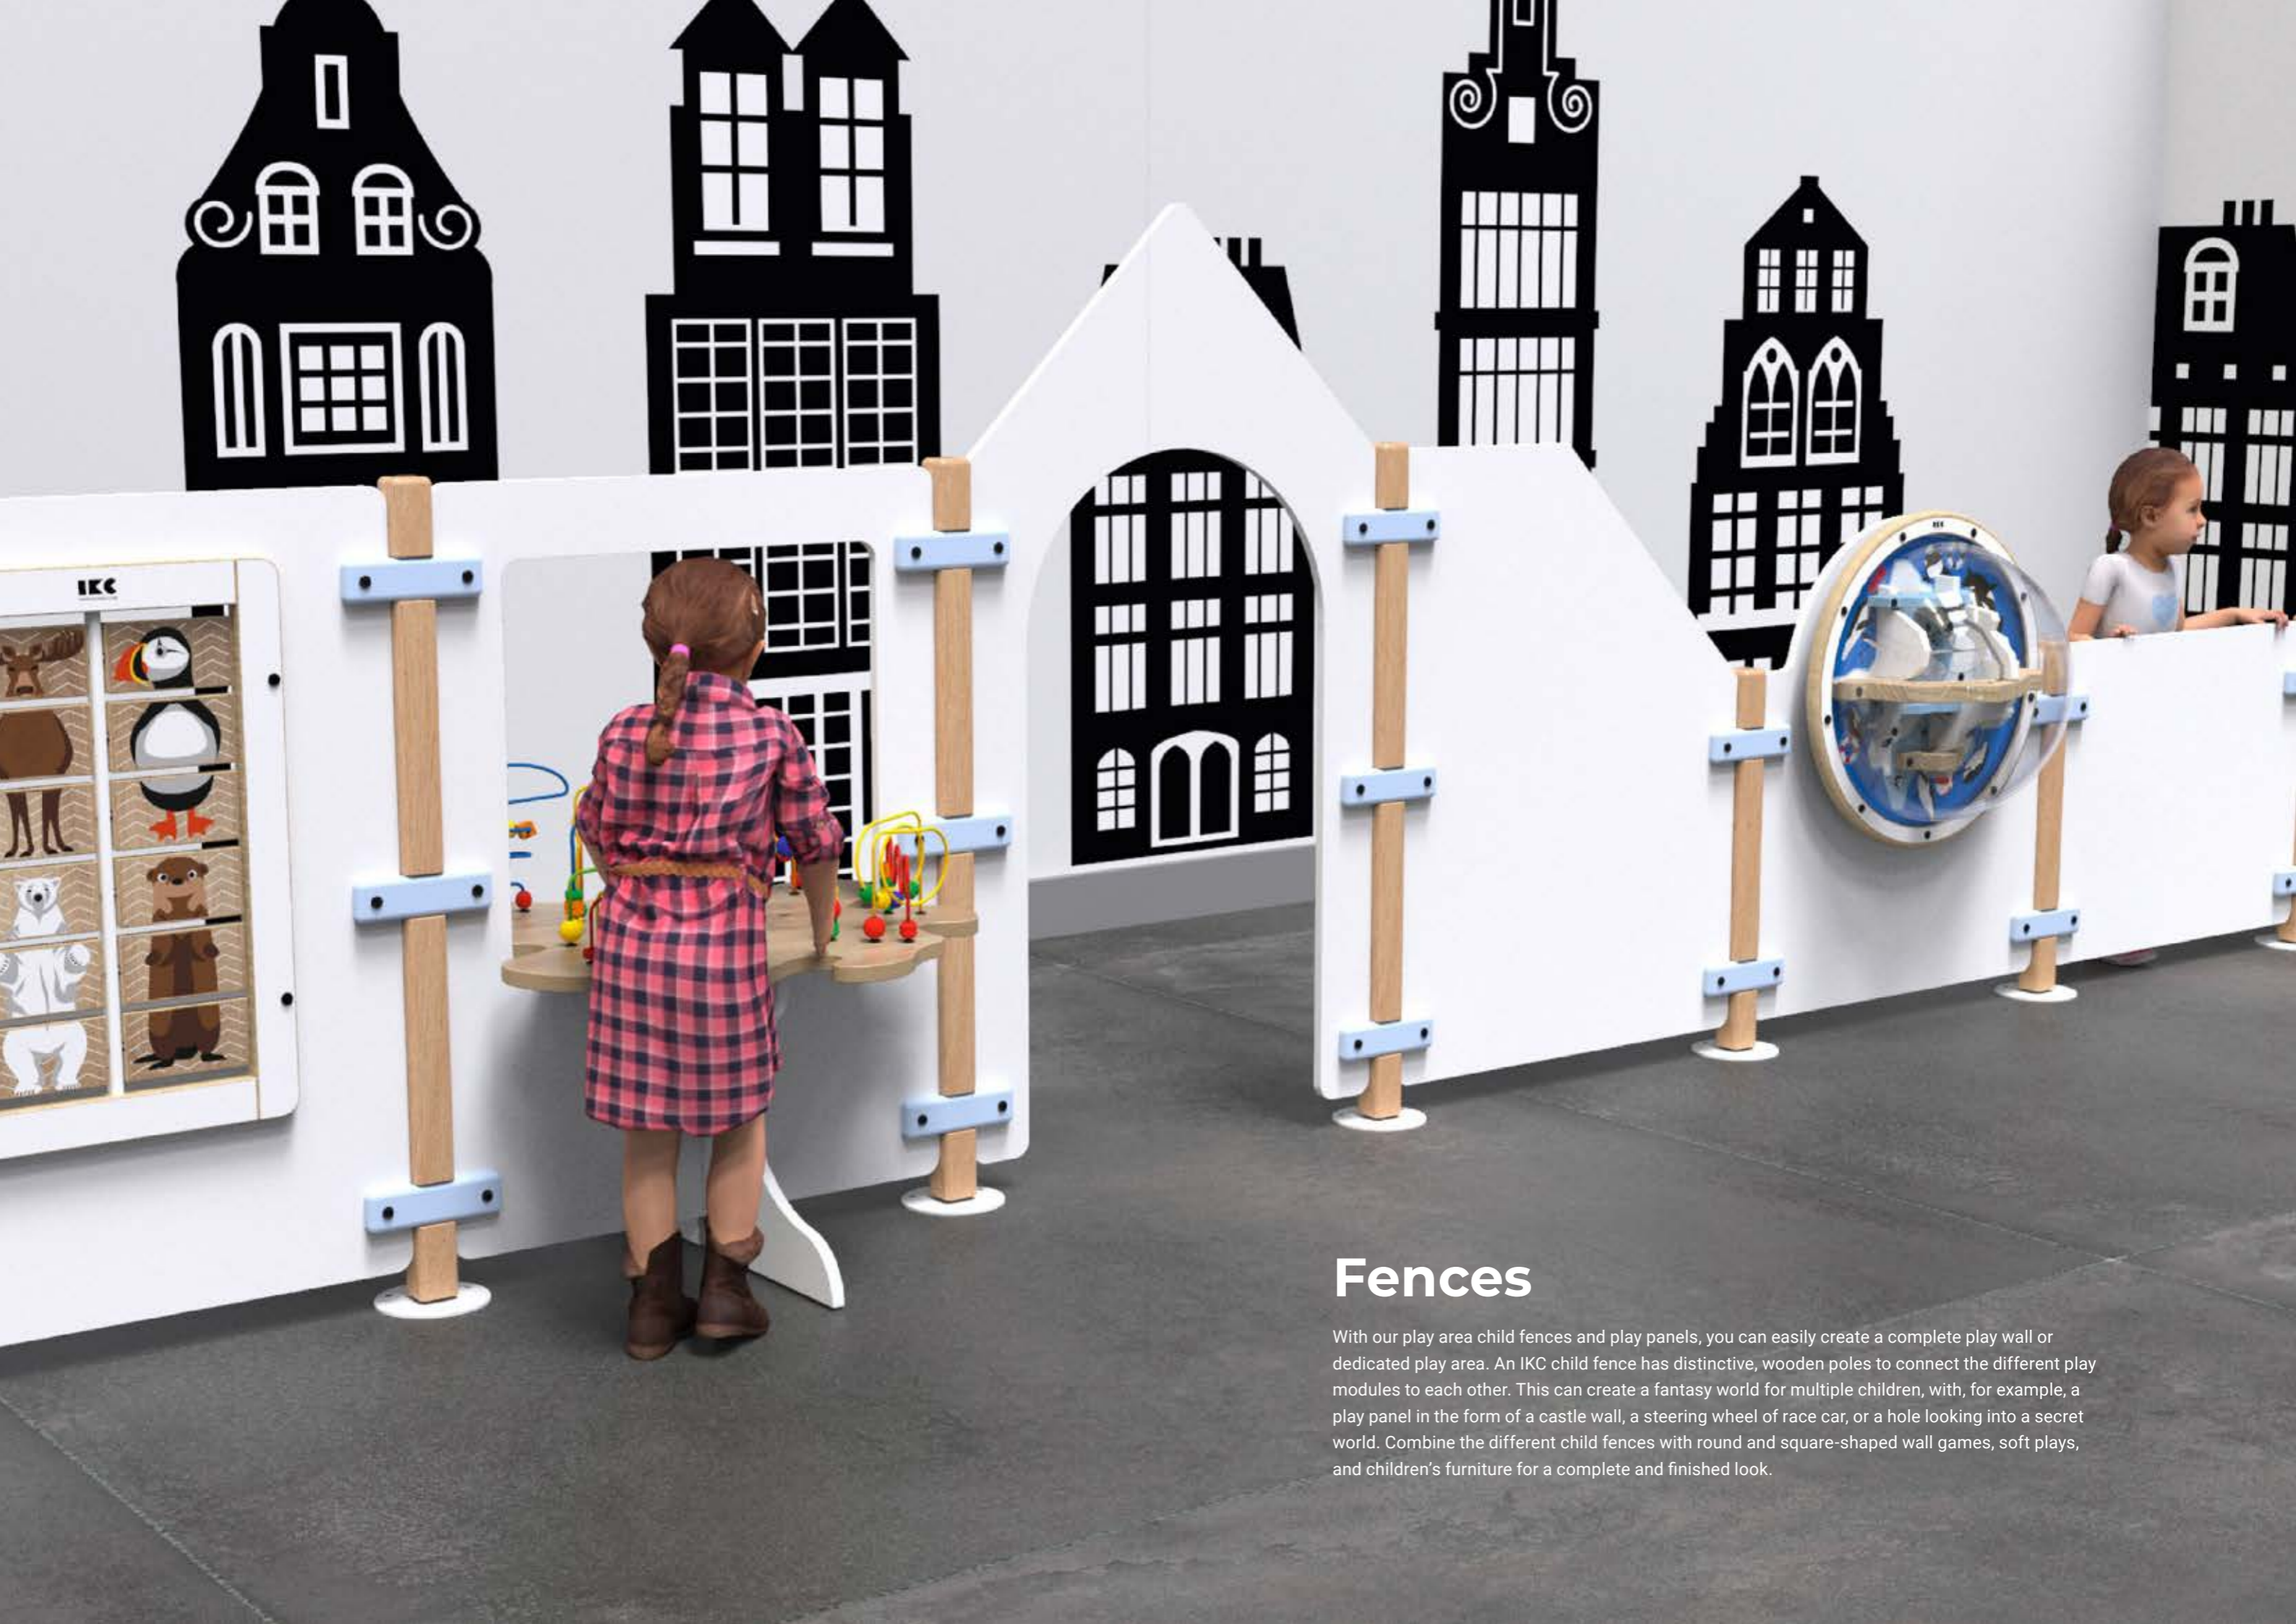

The EPDM play floors are of high quality and offer children a safe surface to play on. The flooring is slip resistant and ensures that the impact of a fall is absorbed.

Article no.
Small BL00051
Large BL00050

Article no.
RB00260

Fences

With our play area child fences and play panels, you can easily create a complete play wall or dedicated play area. An IKC child fence has distinctive, wooden poles to connect the different play modules to each other. This can create a fantasy world for multiple children, with, for example, a play panel in the form of a castle wall, a steering wheel of race car, or a hole looking into a secret world. Combine the different child fences with round and square-shaped wall games, soft plays, and children's furniture for a complete and finished look.

Fences Panels

Fences Panels

FENCE BEADSTREE

Fence Beadstree table is a play panel in which we have added the popular and well-known wirebeads table. Children can play with the wirebeads from both sides of the fence.

Article no.
HW00514

Dimensions
HxWxD 107,3 x 75,5 x 72,6 cm
Weight 14 KG

FENCE ENTRANCE

Fence entrance is one of the play panels from the IKC fencing collection. This type has a gate that can be used as an entrance to the kids' corner. With our fences you can create an entire play corner.