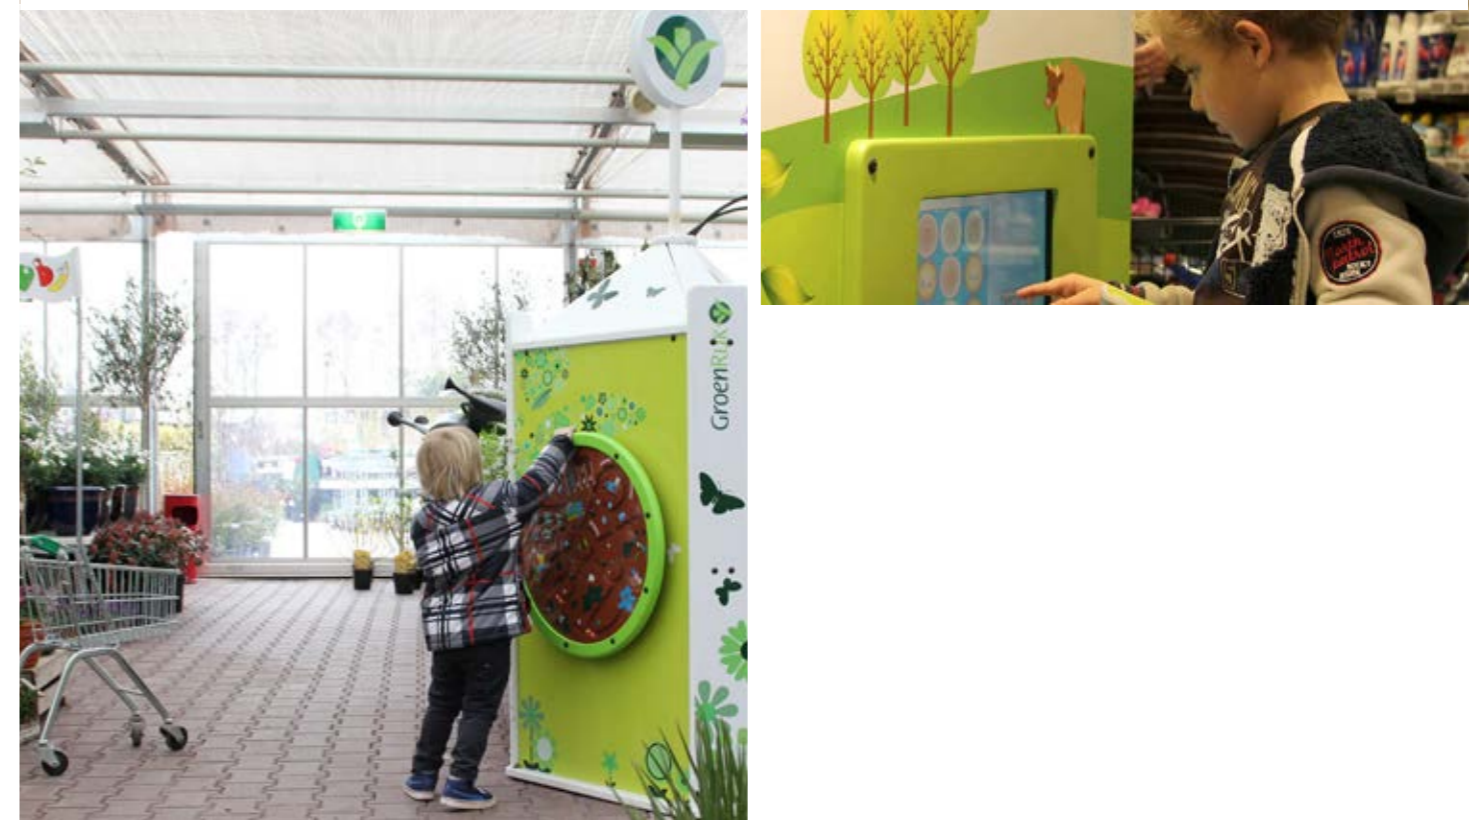

We design, manufacture and install imaginative and educational play areas and kids' corners

And we do this for:

Retail

Public spaces

Healthcare

Leisure

Daycare

Designers

Hospitality

SGS All our products are inspected, tested and certified by SGS Laboratories.

EN 71 European standard EN 71 specifies safety requirements for toys. Compliance with the standard is legally required for all toys sold in the European Union.

FSC All our products only use FSC certified wood, so eco- and environment friendly!

CE Our products are conform with health, safety and environmental protection standards for products sold within the EU.