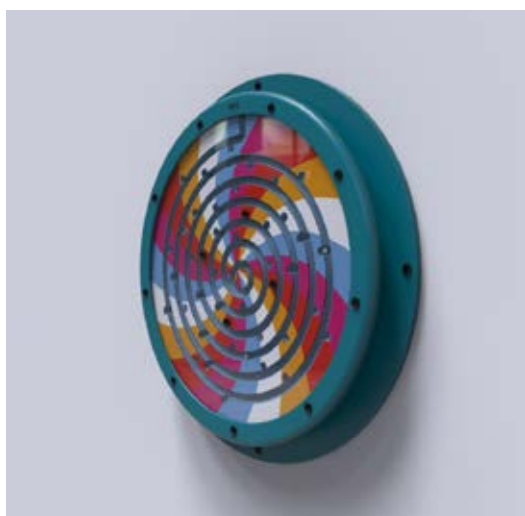

RAINBOW DROPS

Rainbow drops is a rotating game in which children are challenged to guide the balls through the colourful maze. This requires a good hand-eye coordination in a playful way, with a lot of concentration and fast movements it certainly works!

Article no.
PP00077

Dimensions
HxWxD 60 x 60 x 6,5 cm
Weight 8 KG