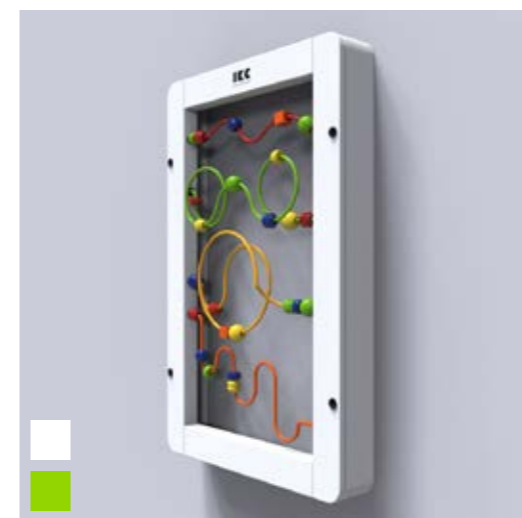

Article no.

Green PP00108

White PP00109

Dimensions

HxWxD 70 x 45 x 3 cm

Weight 4,5 KG

WIREBEADS

Move the beads from one side to the other. This playmodule stimulates the development of children's fine motor skills and let them use their imagination while they create their own play! For wall mounting a FM Frame is required.