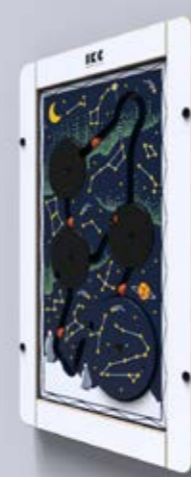

ANIMAL FUSION

Animal fusion is a game which challenges children to match the animals by rotating the illustrated cubes. For wall mounting a FM Frame is required.

Article no.
PP00701

Dimensions
HxWxD 70 x 45 x 4,5 cm
Weight 4,4 KG