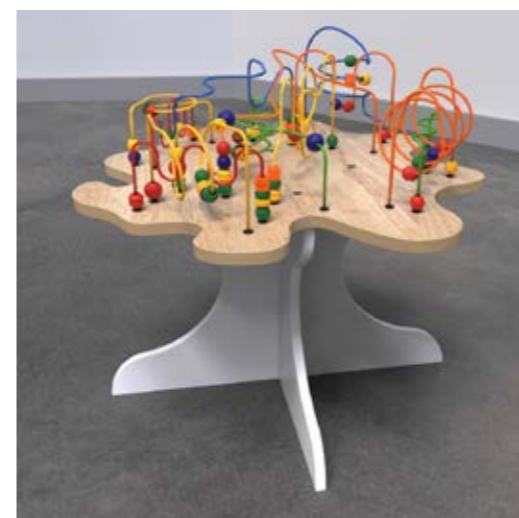

BEADSTREE TABLE

This beadtree table gives children the opportunity to use beads to develop their fine motor skills. And that in a playful way! Children will enjoy themselves for hours with this bead table and you will not suffer from loose toys.

Article no.
PP00517

Dimensions
HxWxD 67 x 74 x 70,5 cm
Weight 13 KG