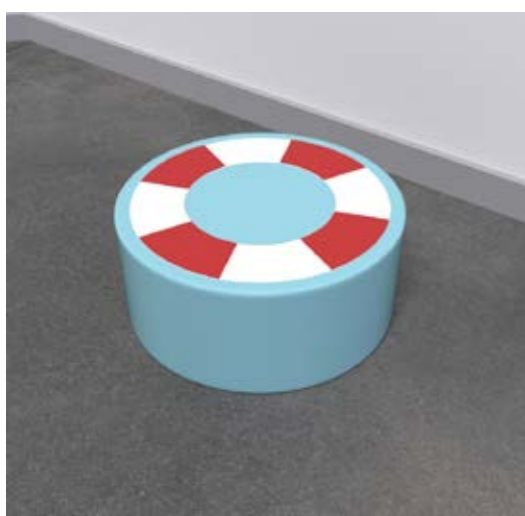

Article no.
PP00710

Supplied with
1 Play module of choice

Dimensions

HxWxD 100 x 148 x 84 cm
Weight 22,1 KG

SOFTPLAY BIRCH

Softplay Birch is a tough, durable softplay element in the shape of Tree. Softplay Birch is a great addition to any play corner as it can be used to sit on, climb or play with.

Article no.
SP00054

Dimensions
HxWxD 46 x 46 x 22 cm
Weight 1,3 KG

SOFTPLAY EVY

Softplay Evy is a tough, durable softplay element in the shape of a fox. Evy can be used to sit on, climb on or play with. Evy is a great addition to any play corner.

Article no.
SP00055

Dimensions
HxWxD 44,4 x 62,3 x 20 cm
Weight 2,5 KG

SOFTPLAY LIFE BUOY

Softplay Life buoy is a tough, durable softplay element in the shape of a Life buoy. Softplay Life buoy can be used to sit on, climb or play with and makes a great addition to any play corner.