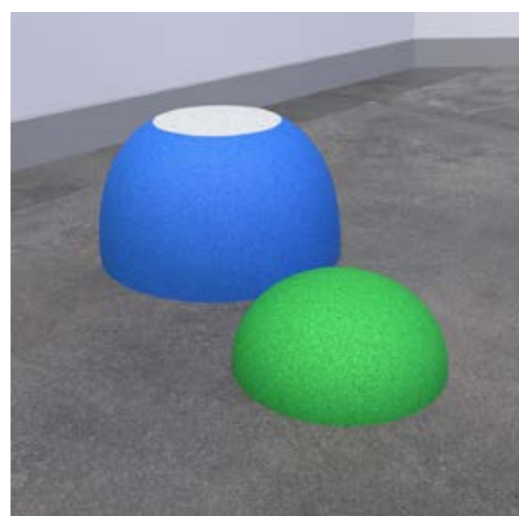

EPDM JUMPING HILLS

The EPDM is constructed from small rubber granules, making it possible to incorporate 3D elements into the floor. The EPDM Jumping hills appeals to the imagination of children and invite them to hop around from hill to hill. The Jumping hills are available in 2 sizes.

Additionally, we also offer similar products as Orca and Tree stump. These kinds of 3D elements add extra play value to your kids' corner by stimulating children to move, jump and climb.

Article no.

Small RB00207

Large RB00208