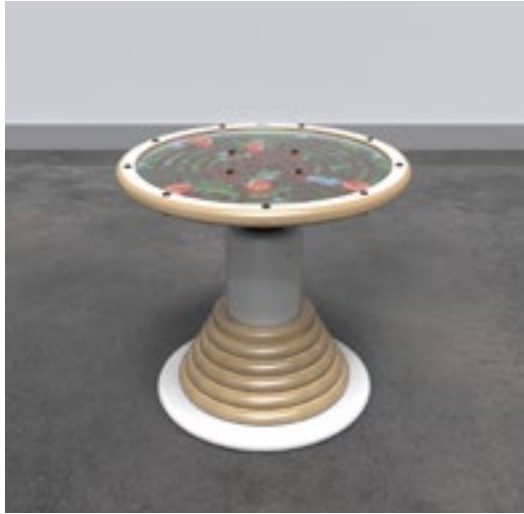

Article no.
PP00710

Supplied with
1 Play module of choice

Dimensions

HxWxD 100 x 148 x 84 cm

Weight 22,1 KG

Arctic collection Play systems

SWINGING TOP MAZE

Swinging top maze play system is a play element in which a play module is placed on a weighted round leg. Balance the plate to get the 4 balls in the holes.