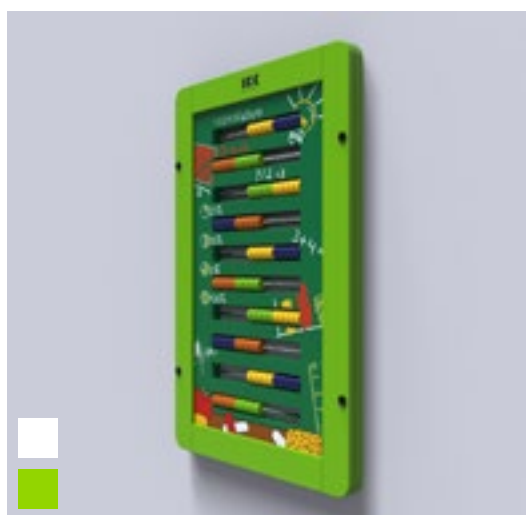

Article no.

Green PP00130

White PP00135

Dimensions

HxWxD 70 x 45 x 3 cm

Weight 6 KG

CALCULATOR

Besides practicing to count, this educational Playmodule supports the development of the fine motor skills of children. Children can create their own game and find a challenge which fits their capabilities.