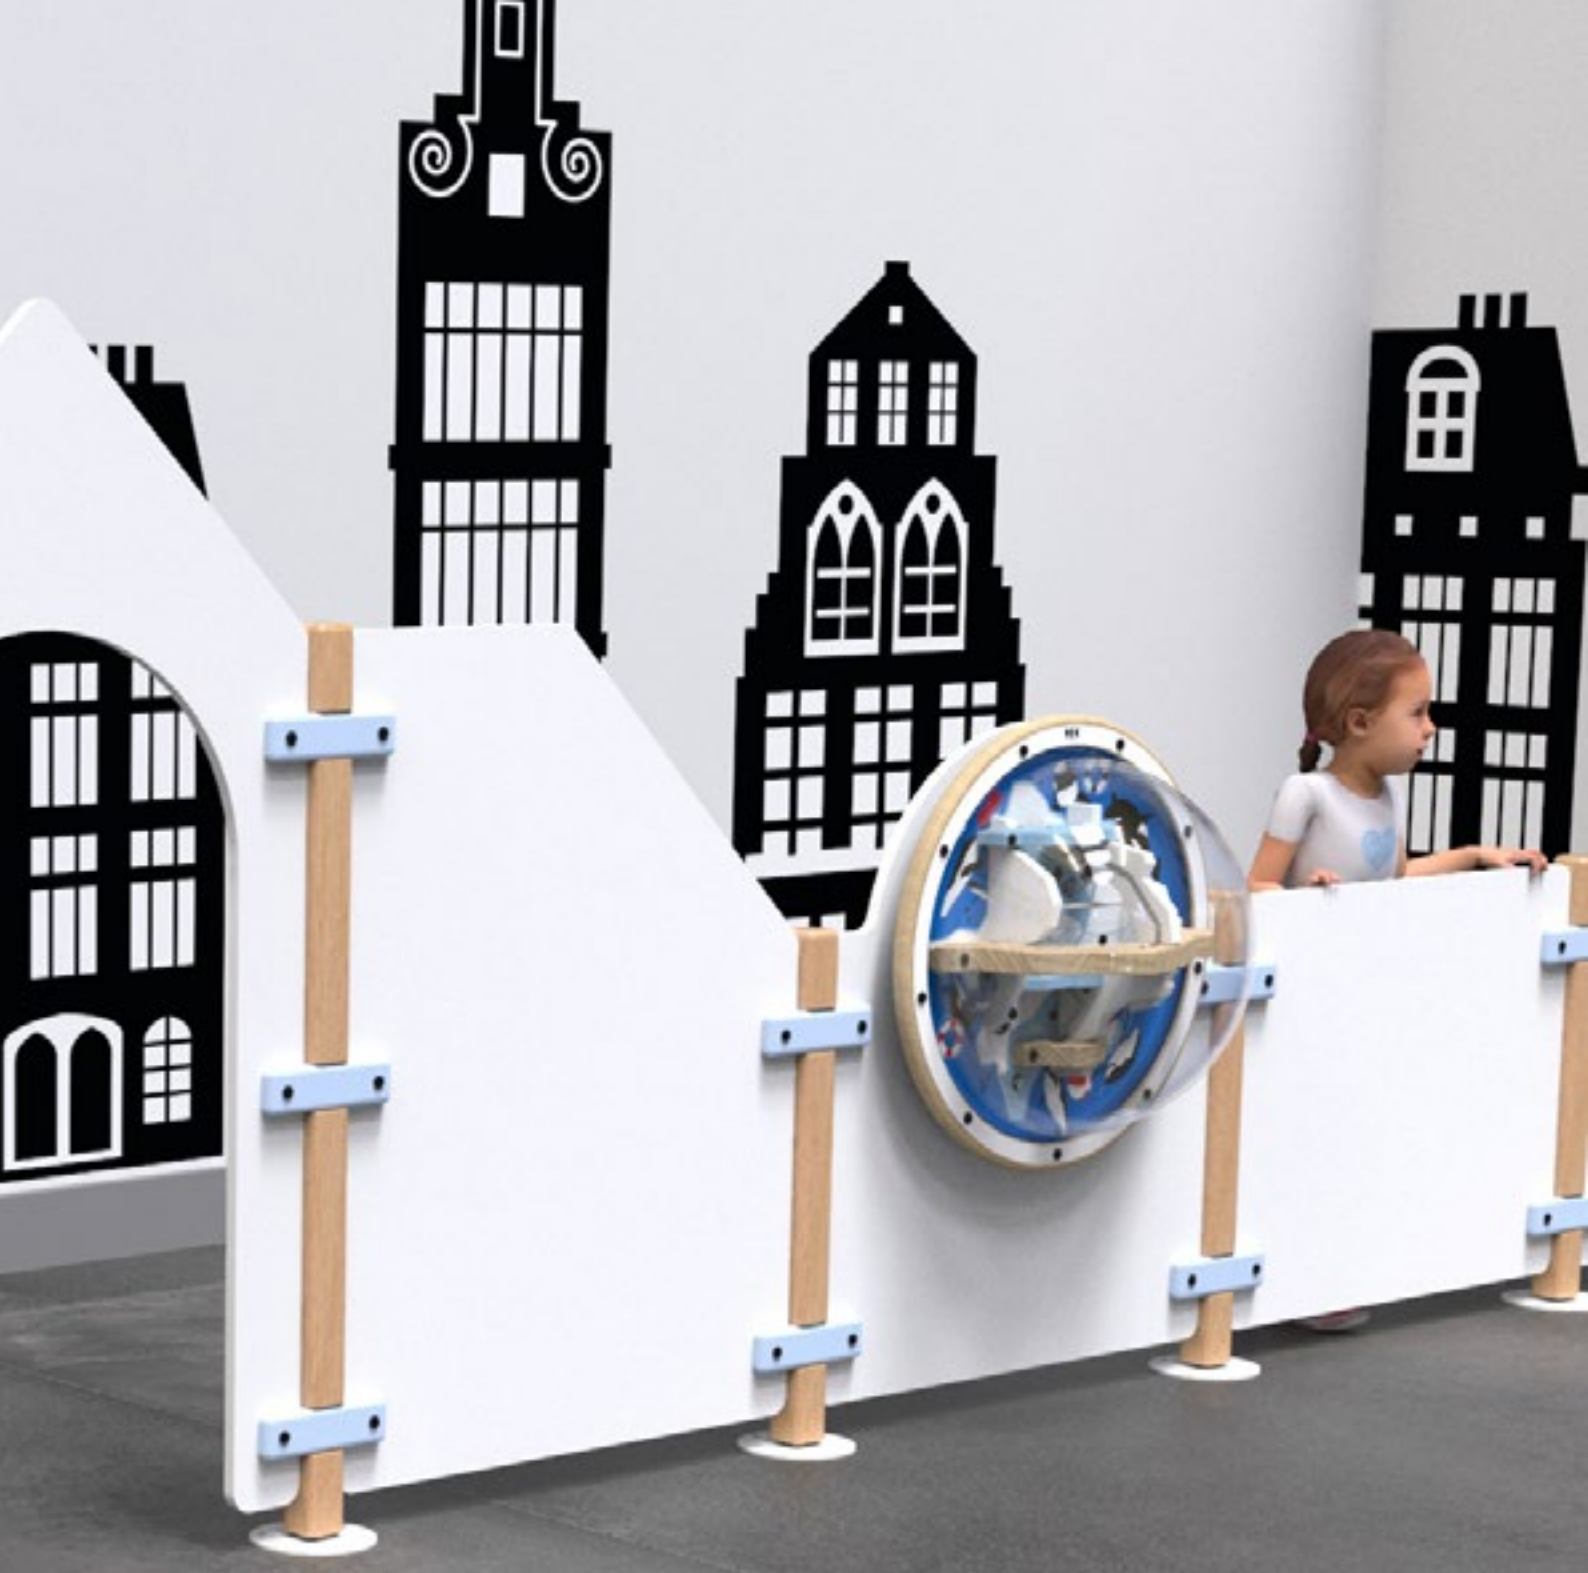

CLIMBING GRIPS

These sturdy climbing grips can be mounted on a straight or sloping wall.

Children can climb up a little and move from left to right. Stimulate the children's imagination by placing printed Forex on the wall behind the grips. This way the children can imagine themselves climbing trees or mountains.

Article no.

RB00260

IKC

Fences

With our play area child fences and play panels, you can easily create a complete play wall or dedicated play area. An IKC child fence has distinctive, wooden poles to connect the different play modules to each other. This can create a fantasy world for multiple children, with, for example, a play panel in the form of a castle wall, a steering wheel of race car, or a hole looking into a secret world. Combine the different child fences with round and square-shaped wall games, soft plays, and children's furniture for a complete and finished look.

Fences Panels

FENCE BEADSTREE

Fence Beadstree table is a play panel in which we have added the popular and well-known wirebeads table. Children can play with the wirebeads from both sides of the fence.

Article no.

HW00505

Dimensions

HxWxD 107,3 x 75,5 x 72,6 cm

Weight 14 KG

FENCE DASHBOARD

Fence Dashboard is a play panel that contains a dashboard with steeringwheel. It is a real temptation for children to get behind the wheel and drive away into their own world of imagination.