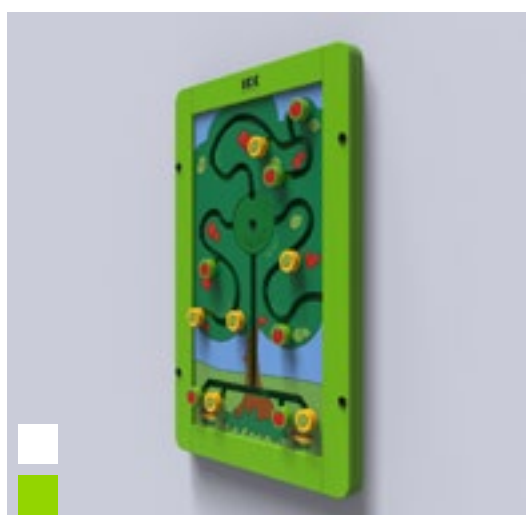

Article no.

Green PP00110

White PP00114

Dimensions

HxWxD 70 x 45 x 3 cm

Weight 4,5 KG

SORTING TREE

Develop your fine motor skills while sorting out the fruits from this tree. Turn the wheel to have access to every path and find the right basket.

Article no.

Green PP00020

White PP00023

Dimensions

HxWxD 70 x 45 x 3 cm

Weight 6 KG

SQUARE LOGIC

Spin the wheel and take the challenge! Turn into the greatest strategist and slide every square into its correct place. Try it by yourself or let someone help you to solve this puzzle.