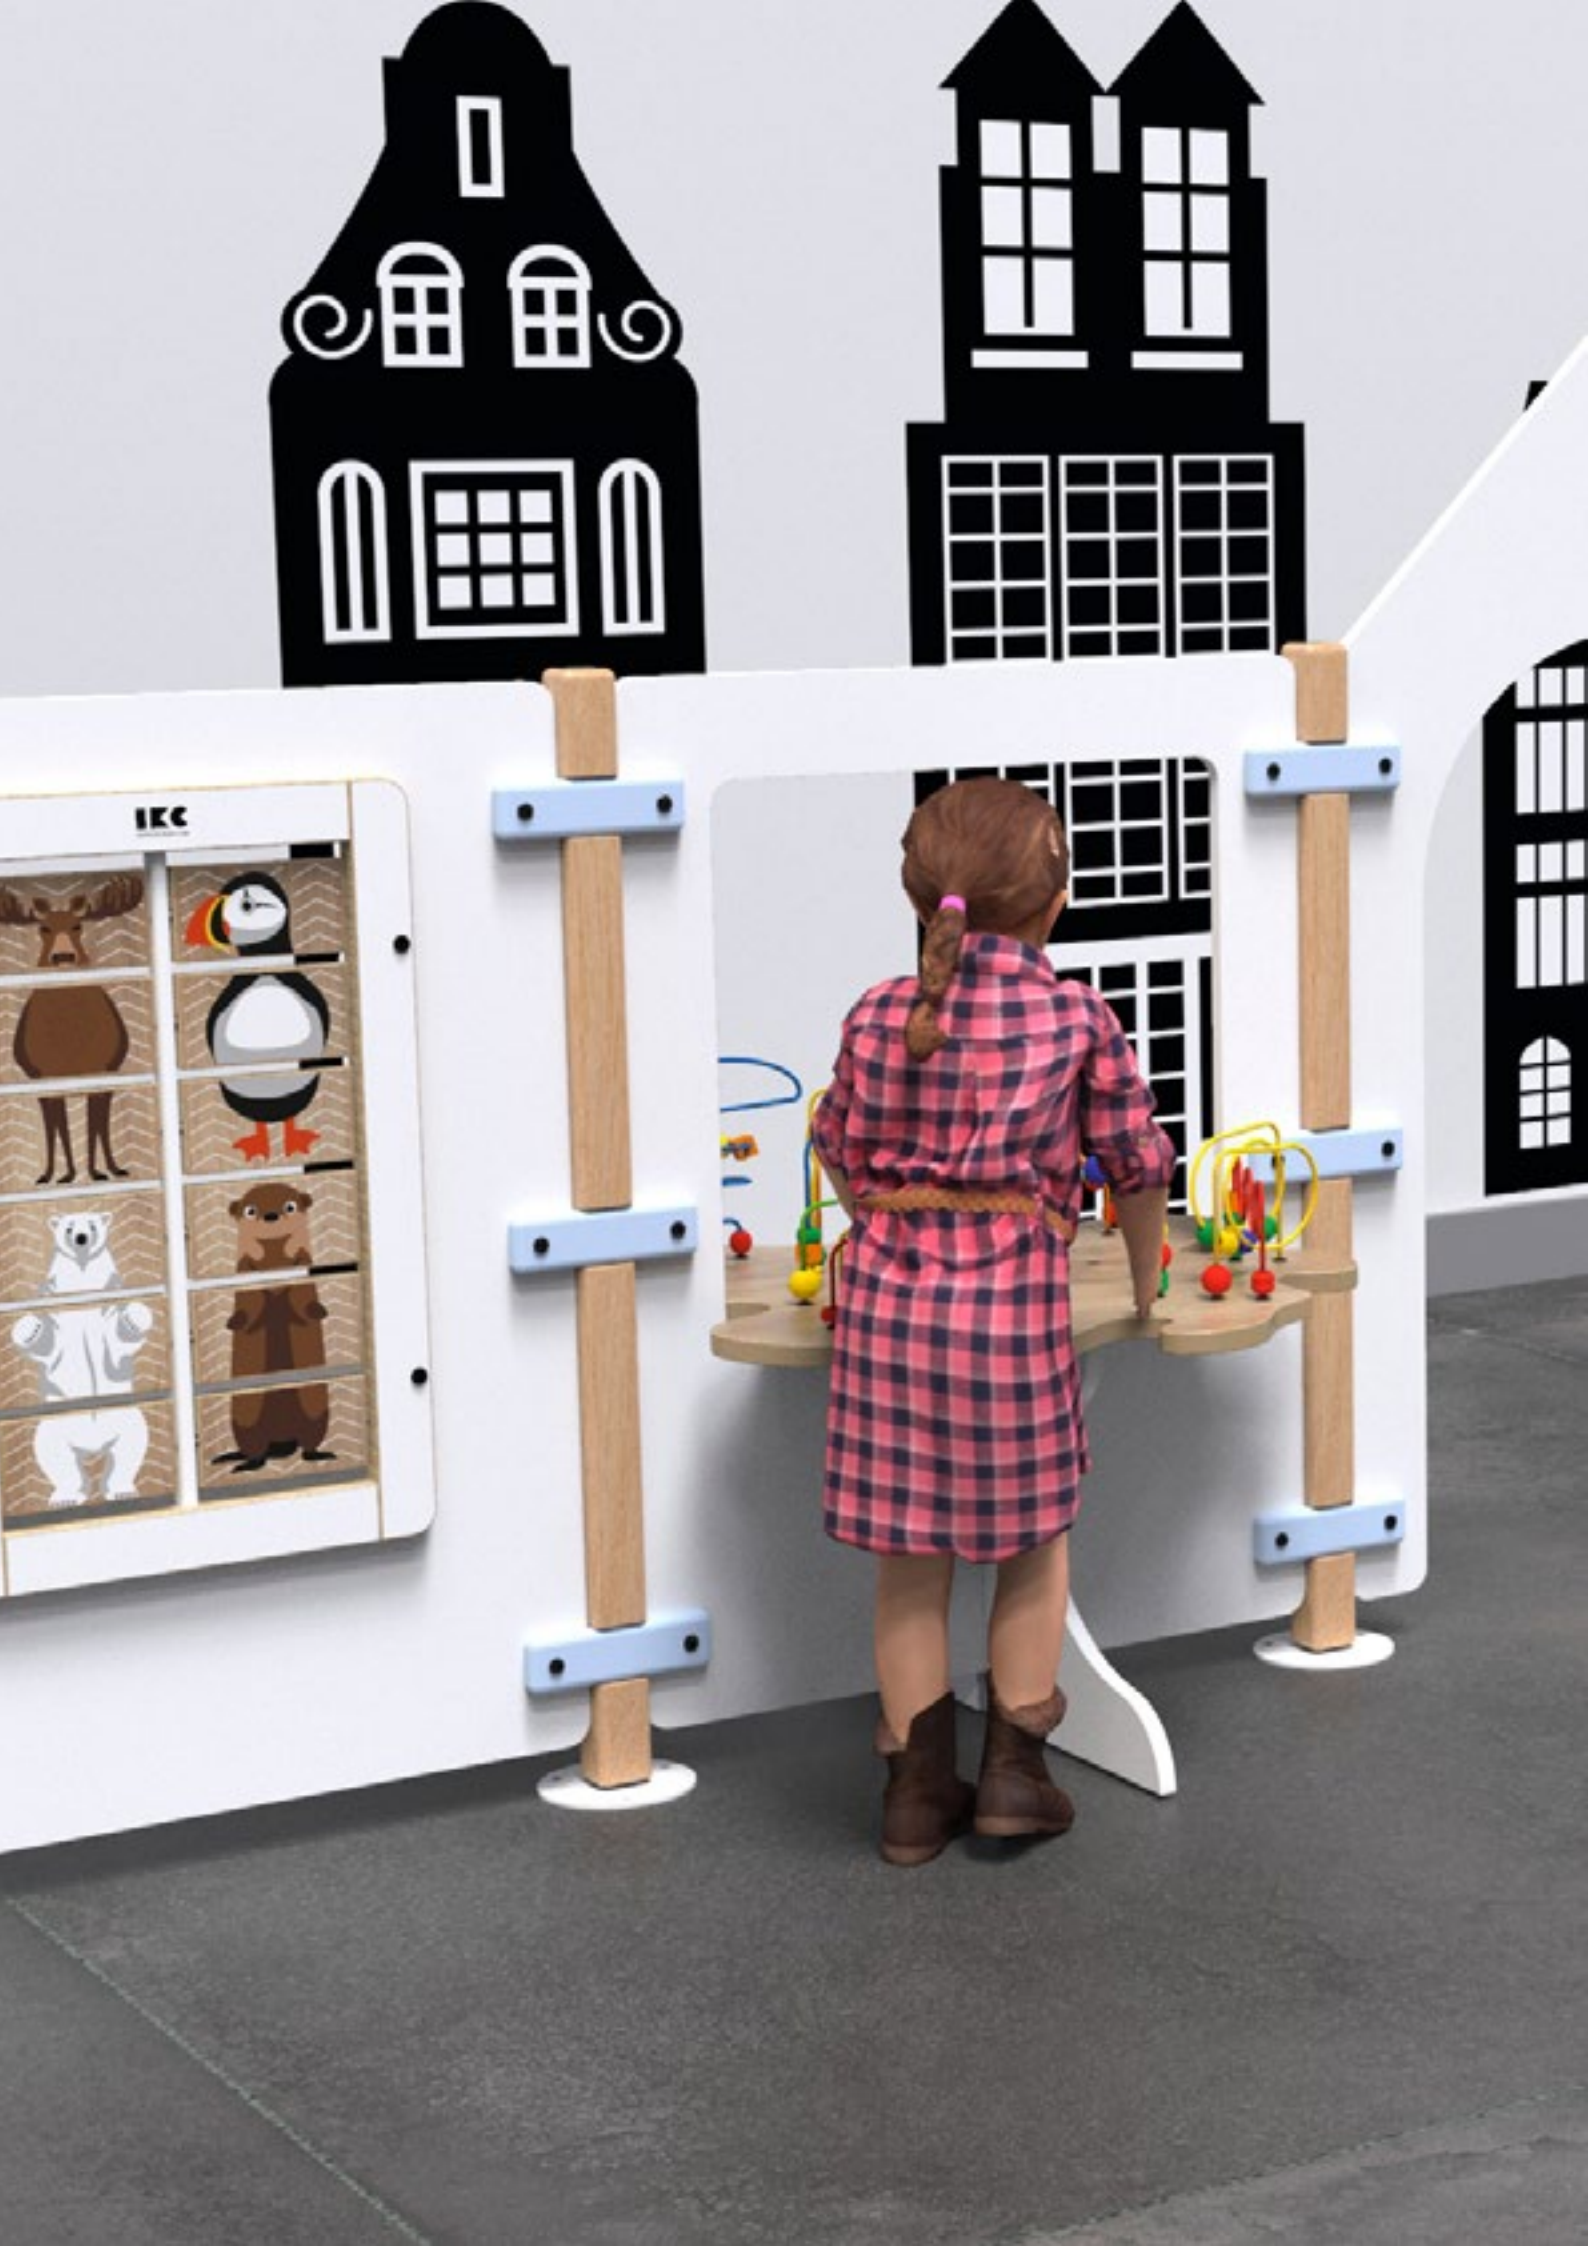

The EPDM play floors are of high quality and offer children a safe surface to play on. The flooring is slip resistant and ensures that the impact of a fall is absorbed.

Article no.

Small BL00051

Large BL00050

CLIMBING GRIPS

These sturdy climbing grips can be mounted on a straight or sloping wall.

Children can climb up a little and move from left to right. Stimulate the children's imagination by placing printed Forex on the wall behind the grips. This way the children can imagine themselves climbing trees or mountains.

Article no.

RB00260

IKC

Fences

With our play area child fences and play panels, you can easily create a complete play wall or dedicated play area. An IKC child fence has distinctive, wooden poles to connect the different play modules to each other. This can create a fantasy world for multiple children, with, for example, a play panel in the form of a castle wall, a steering wheel of race car, or a hole looking into a secret world. Combine the different child fences with round and square-shaped wall games, soft plays, and children's furniture for a complete and finished look.

HW00505

Dimensions

HxWxD 107,3 x 75,5 x 72,6 cm

Weight 14 KG

FENCE DASHBOARD

Fence Dashboard is a play panel that contains a dashboard with steeringwheel. It is a real temptation for children to get behind the wheel and drive away into their own world of imagination.