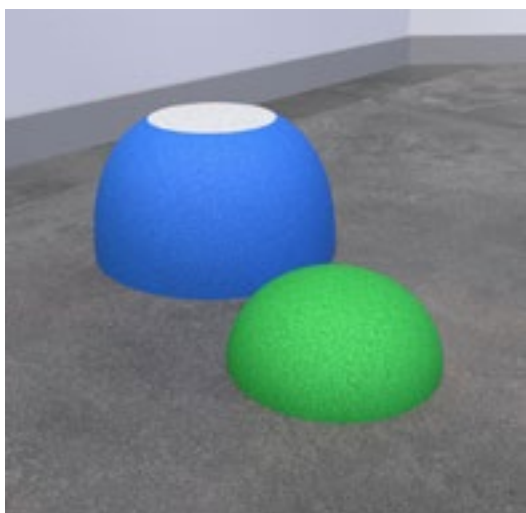

EPDM JUMPING HILLS

The EPDM is constructed from small rubber granules, making it possible to incorporate 3D elements into the floor. The EPDM Jumping hills appeals to the imagination of children and invite them to hop around from hill to hill. The Jumping hills are available in 2 sizes.

Additionally, we also offer similar products as Orca and Tree stump. These kinds of 3D elements add extra play value to your kids' corner by stimulating children to move, jump and climb.

Article no.
Small RB00207
Large RB00208