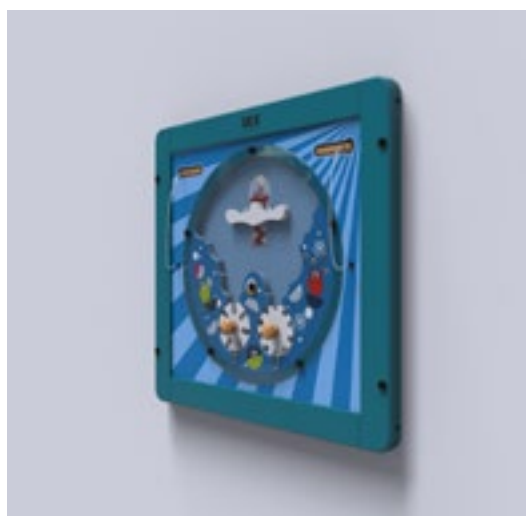

Article no.
SP00004

Dimensions

HxWxD 20 x 44,5 x 39,5 cm

Weight 1 KG

Classic collection

Softplay

STRAWBERRY

Softplay Strawberry is a handmade soft play element. Softplay Strawberry is a strawberry and can be used to sit on, climb or play with. Or combine the Strawberry with other soft play elements like the Banana or the Cherry to complement the fruit theme!

Article no.

SP00005

Dimensions

HxWxD 20 x 43,5 x 35 cm

Weight 1 KG

Monster collection

The Monster Collection is a special theme that takes children on a journey through the universe. Ogram and his friends help the children to create, discover and develop with joy using various play concepts.

Monster collection

Play modules

BALANCING ACT

The wall game Balancing act is a balancing game, in which children have to keep the universe in balance. Balancing the balls on the balance beam stimulates hand-eye coordination in a playful way.

Article no.

PP00602

Dimensions

HxWxD 55 x 60 x 4,5 cm

Weight 7 KG

HYPERCAB

Wall game Hypercab is a sorting game in which children have to think creatively how to get the monster-eyes to the right rocket. The square wall game can be attached to the wall or to an IKC play system, so it doesn't take up much space.