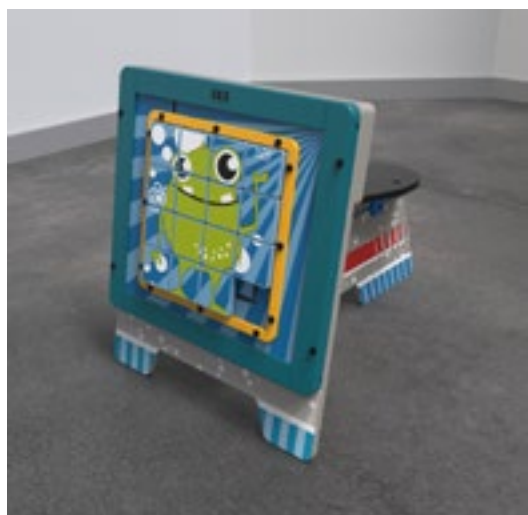

Dimensions

HxWxD 168,5 x 87 x 1 cm

Weight 7 KG

Monster collection

Play system

JUMP SHIP

Play system Jump ship is a play element in the form of a spaceship, on which two game modules and two bead tables are mounted. The play system can be used as a stand-alone play element or as part of a larger play corner.

Article no.
PP00608

Supplied with
2 Monster play module of choice
1 Play wheel of choice

Dimensions

HxWxD 99 x 171 x 133,5 cm

Weight 45 KG

SATELLITE

Play system Satellite is a play system in the form of a satellite with a Playwheel attached to it. The play system can be used as a stand-alone play element or as part of a larger play corner.

Article no.
PP00606

Supplied with
1 Play wheel of choice

Dimensions

HxWxD 63,5 x 60 x 58 cm

Weight 15 KG

SPACE SCOUTER

Play system Spacescouter is a play element in the form of a scooter, on which a play module of your choice from the Monster collection can be attached.