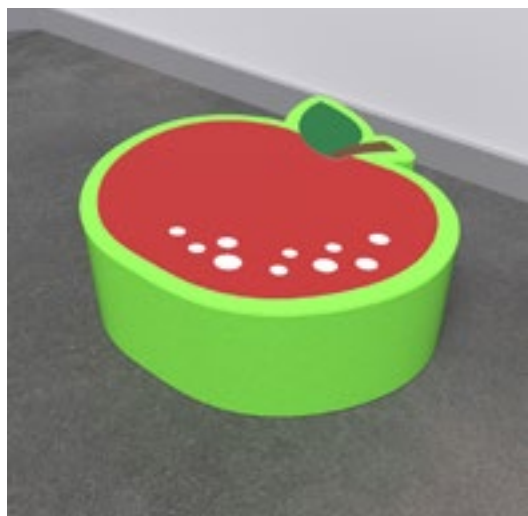

The durable and strong plastic fun chairs are perfect to combine with a wall games or interactive play systems. Mix and match the Fun chairs in different colours for a cheerful result!

Article no.

Green	C001200	Yellow	C001220
Blue	C001211		

Dimensions

HxWxD	53 x 36 x 33 cm
Weight	5 KG

Classic collection

Softplay

APPLE

Softplay Apple is a handmade soft play element. Softplay Apple is an apple and can be used to sit on, climb on or play with. Combine the Apple with other soft play elements such as the Banana or the Cherry to complement the fruit theme!