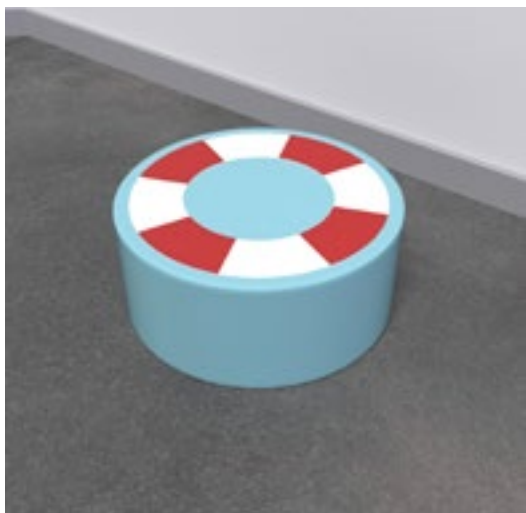

Article no.

SP00054

Dimensions

HxWxD 46 x 46 x 22 cm

Weight 1,3 KG

SOFTPLAY EVY

Softplay Evy is a tough, durable softplay element in the shape of a fox. Evy can be used to sit on, climb on or play with. Evy is a great addition to any play corner.

Article no.

SP00055

Dimensions

HxWxD 44,4 x 62,3 x 20 cm

Weight 2,5 KG

SOFTPLAY LIFE BUOY

Softplay Life buoy is a tough, durable softplay element in the shape of a Life buoy. Softplay Life buoy can be used to sit on, climb or play with and makes a great addition to any play corner.