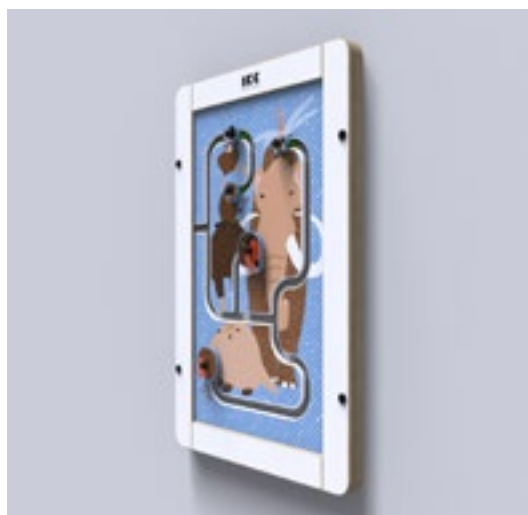

Weight 5,8 KG

ANIMAL FUSION

Animal fusion is a game which challenges children to match the animals by rotating the illustrated cubes. For wall mounting a FM Frame is required.

Article no.

PP00701

Dimensions

HxWxD 70 x 45 x 4,5 cm

Weight 4,4 KG

ICE AGE

Ice age is a game in which children are challenged to find the right head for each illustrated body.

Article no.

PP00704

Dimensions

HxWxD 70 x 45 x 4,5 cm