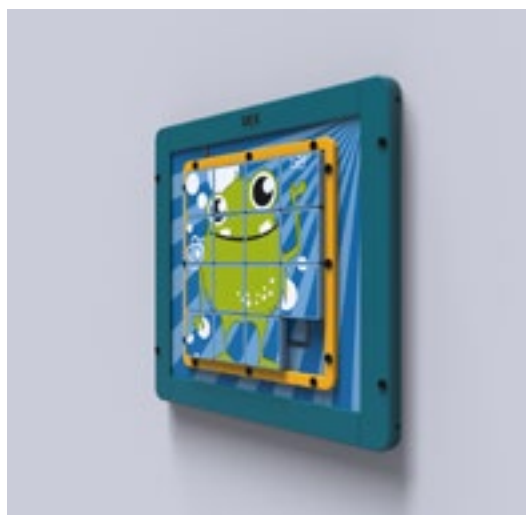

Article no.

PP00605

Dimensions

HxWxD 55 x 60 x 4,5 cm

Weight 7 KG

ORION MAGNET

The Orion Magnet wall game challenges the children to make the balls travel between the planets and the monsters in the universe. The square play panel can be attached to the wall or to an IKC play system, which means that the wall game takes up little space.

Shooting stars allows children to unleash their imagination in the universe. With balls and magnets they can create shooting stars that choose a different path between the planets, comets and black holes each time.

Article no.

PP00604

Dimensions

HxWxD 55 x 60 x 4,5 cm

Weight 7 KG

SLIDING PUZZLE MONSTER

The Sliding puzzle monster challenges children to think creatively and problem-solvingly in order to make the puzzle correct. The square wall game can be attached to the wall or to an IKC play system, so it doesn't take up a lot of space.