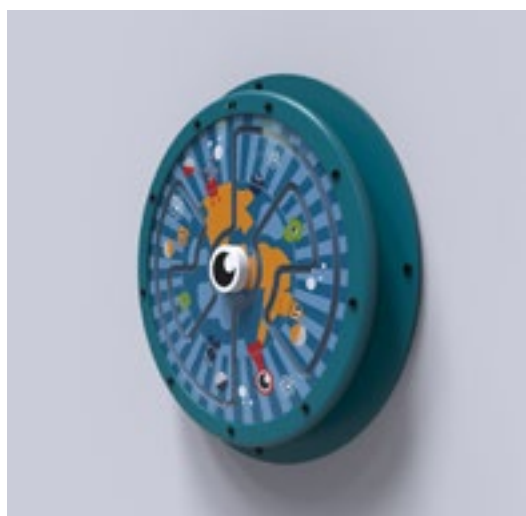

Article no.

PP00601

Dimensions

HxWxD 55 x 60 x 4,5 cm

Weight 7 KG

Monster collection

Play wheels

COSMIC JOURNEY

The Cosmic Journey is a wall game in which children determine which journey the monsters make through the universe. By turning the eye the balls will find their way through the paths.

Article no.

PP00074